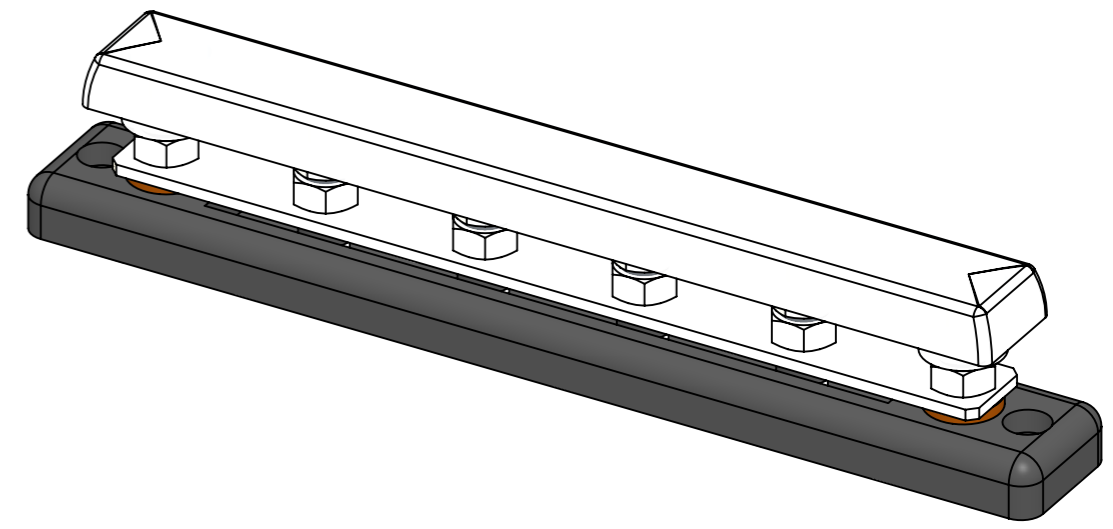

Cover

Dimensions in mm

victron energy
BLUE POWER